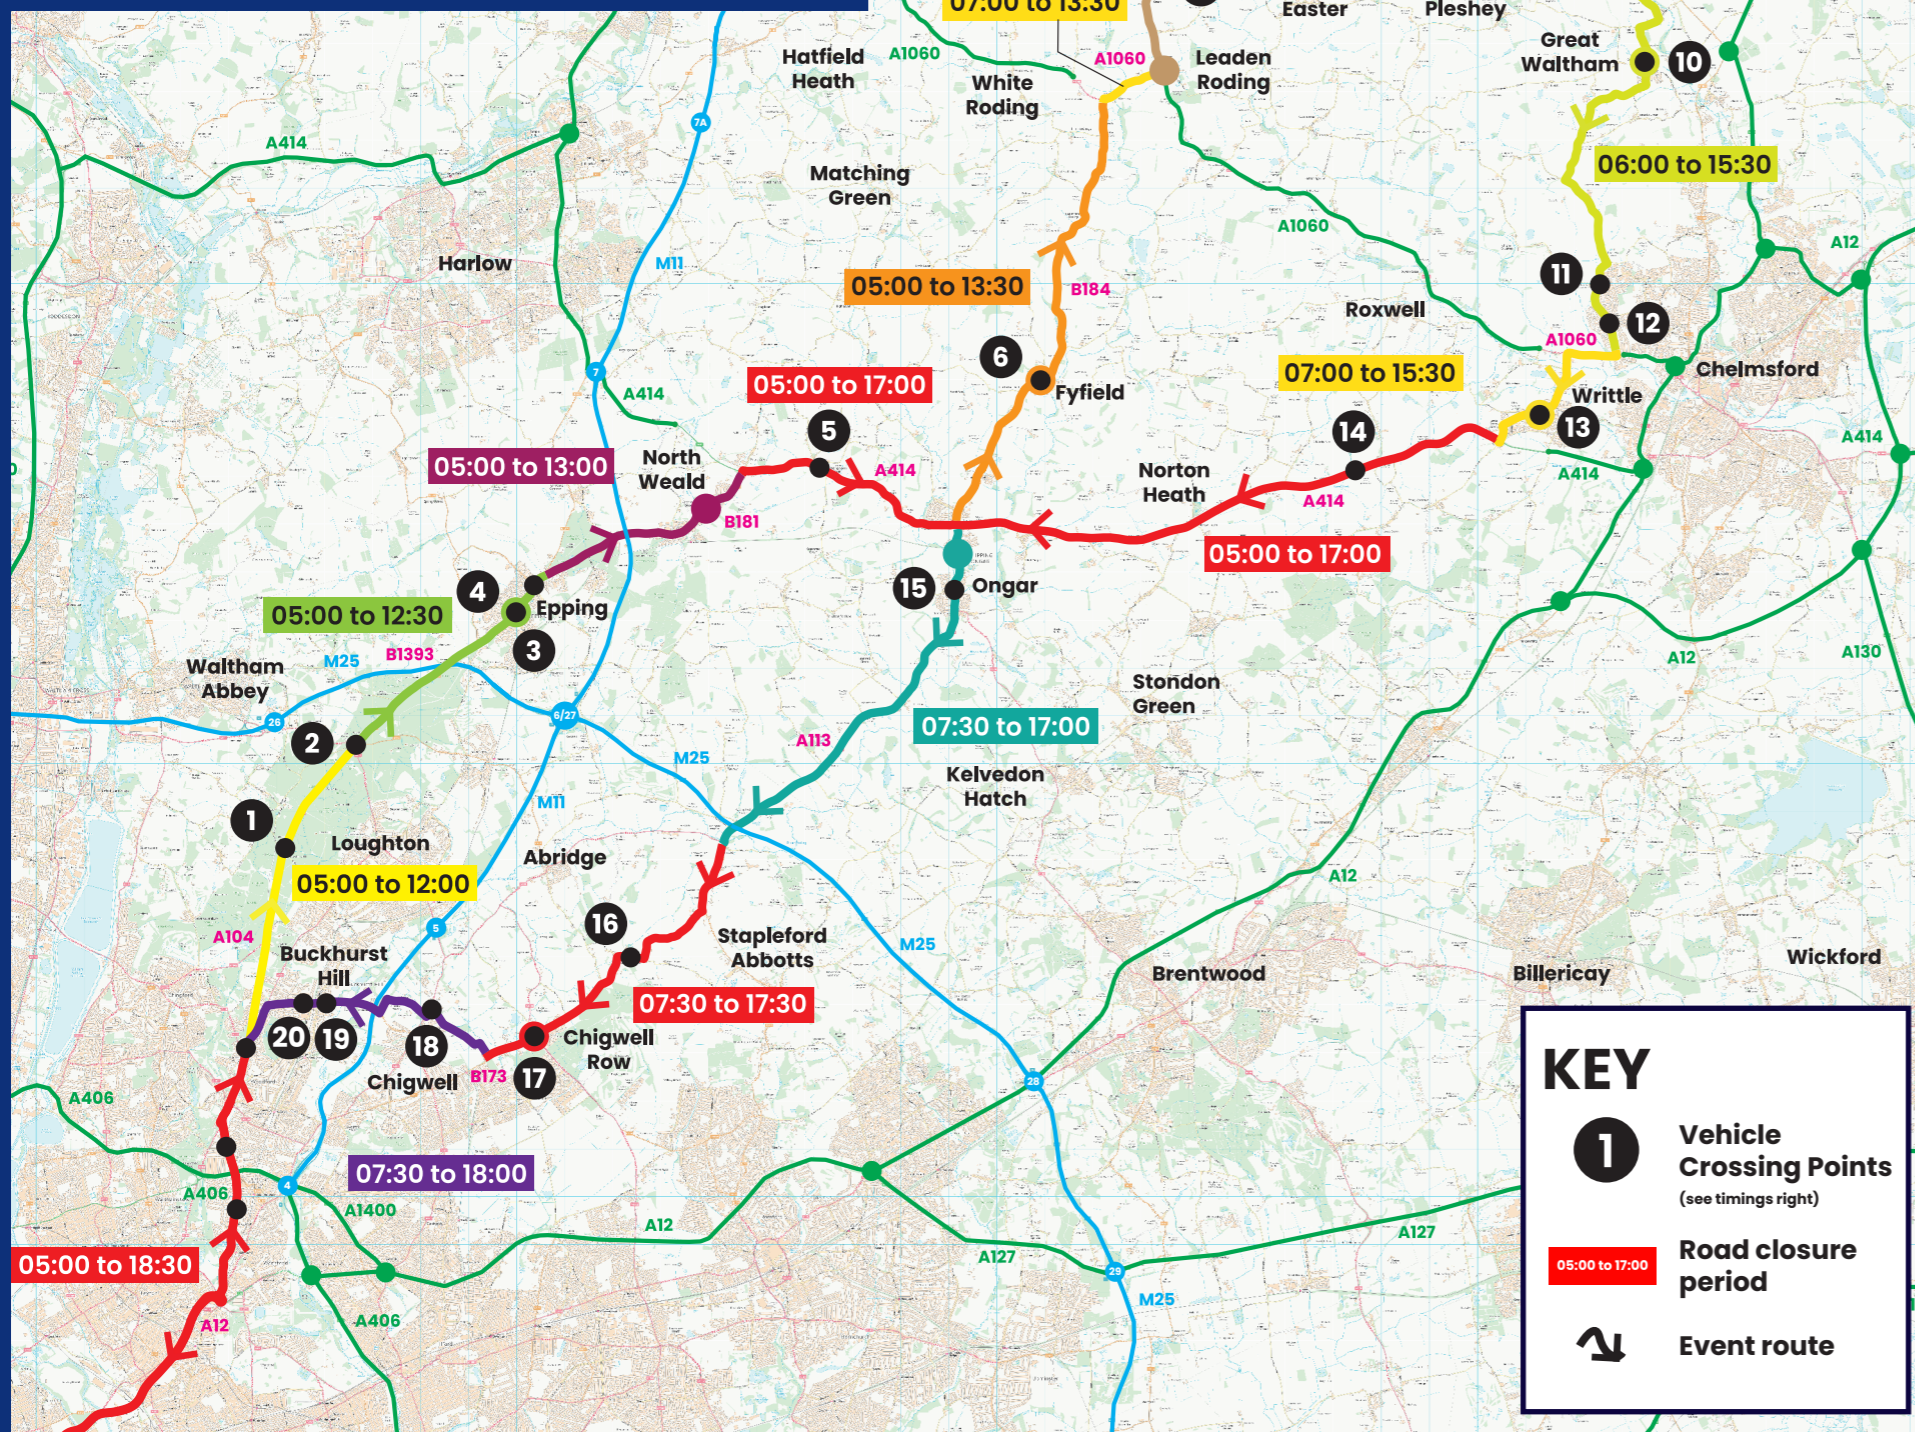

ESSEX ROAD CLOSURE INFORMATION

SUNDAY 26 MAY 2024

ESSEX VEHICLE CROSSING POINTS

Vehicles will be able to cross the Ford RideLondon route via the crossing points outside of the times stated below

Vehicle Crossing Point	Location	Crossing	Access Roads	Vehicle Crossing Point closed
1	Epping Forest	Epping New Road	Earl's Path/ Cross Roads	Access all day
2	Epping Forest	Epping New Road	Jacks Hill/ Golding's Hill	Access all day Westbound only
3	Epping	Epping High Street	St Johns Road/ Station Road	06:45 to 12:00
4	Epping	Epping High Street	Stonards Hill/ Lindsey Street	06:45 to 12:00
5	Bobbingworth	A414	Blake Hall Road/ Lower Bobbingworth Green	07:00 to 12.25
6	Fyfield	B184	Queen Street/ Moreton Road	07:05 to 12:40
7	Roundbush Green	B184	Broad Bridge Road/ Keeres Green	07:25 to 13:15
8	High Roding	B184	Canfield Road/ Rands Road	07:25 to 13:30
9	Felsted	Braintree Road	Stebbing Road/ Station Road	07:50 to 14:25
10	Great Waltham	The Village	Barrack Lane/ Chelmsford Road	08:05 to 14:45
11	Melbourne	Chignal Road	Mashbury Road/ Copperfield Road	08:15 to 15:10
12	Chelmsford	Chignal Road	Trent Road/ Melbourne Avenue	08:10 to 15:10
13	Writtle	Ongar Road	East View/ East View	08:20 to 15:30
14	Cooksmill Green	Ongar Road	Cooksmill Green/ Wyse's Road	08:25 to 15:35
15	Ongar	Coopers Hill	The Borough/ Longfields/ Brentwood Road	08:45 to 16:10
16	Lambourne End	Manor Road	New Road/ Bournebridge Lane	09:00 to 16:45
17	Chigwell Row	Lambourne Road	Romford Road/ Gravle Lane	Access all day
18	Chigwell	High Road	High Road	09:05 to 17:05
19	Buckhurst Hill	Palmerston Road	Loughton Way/ Albert Road	Access all day
20	Buckhurst Hill	Palmerston Road	Roebuck Lane/ King's Avenue/ Westbury Lane	Access all day