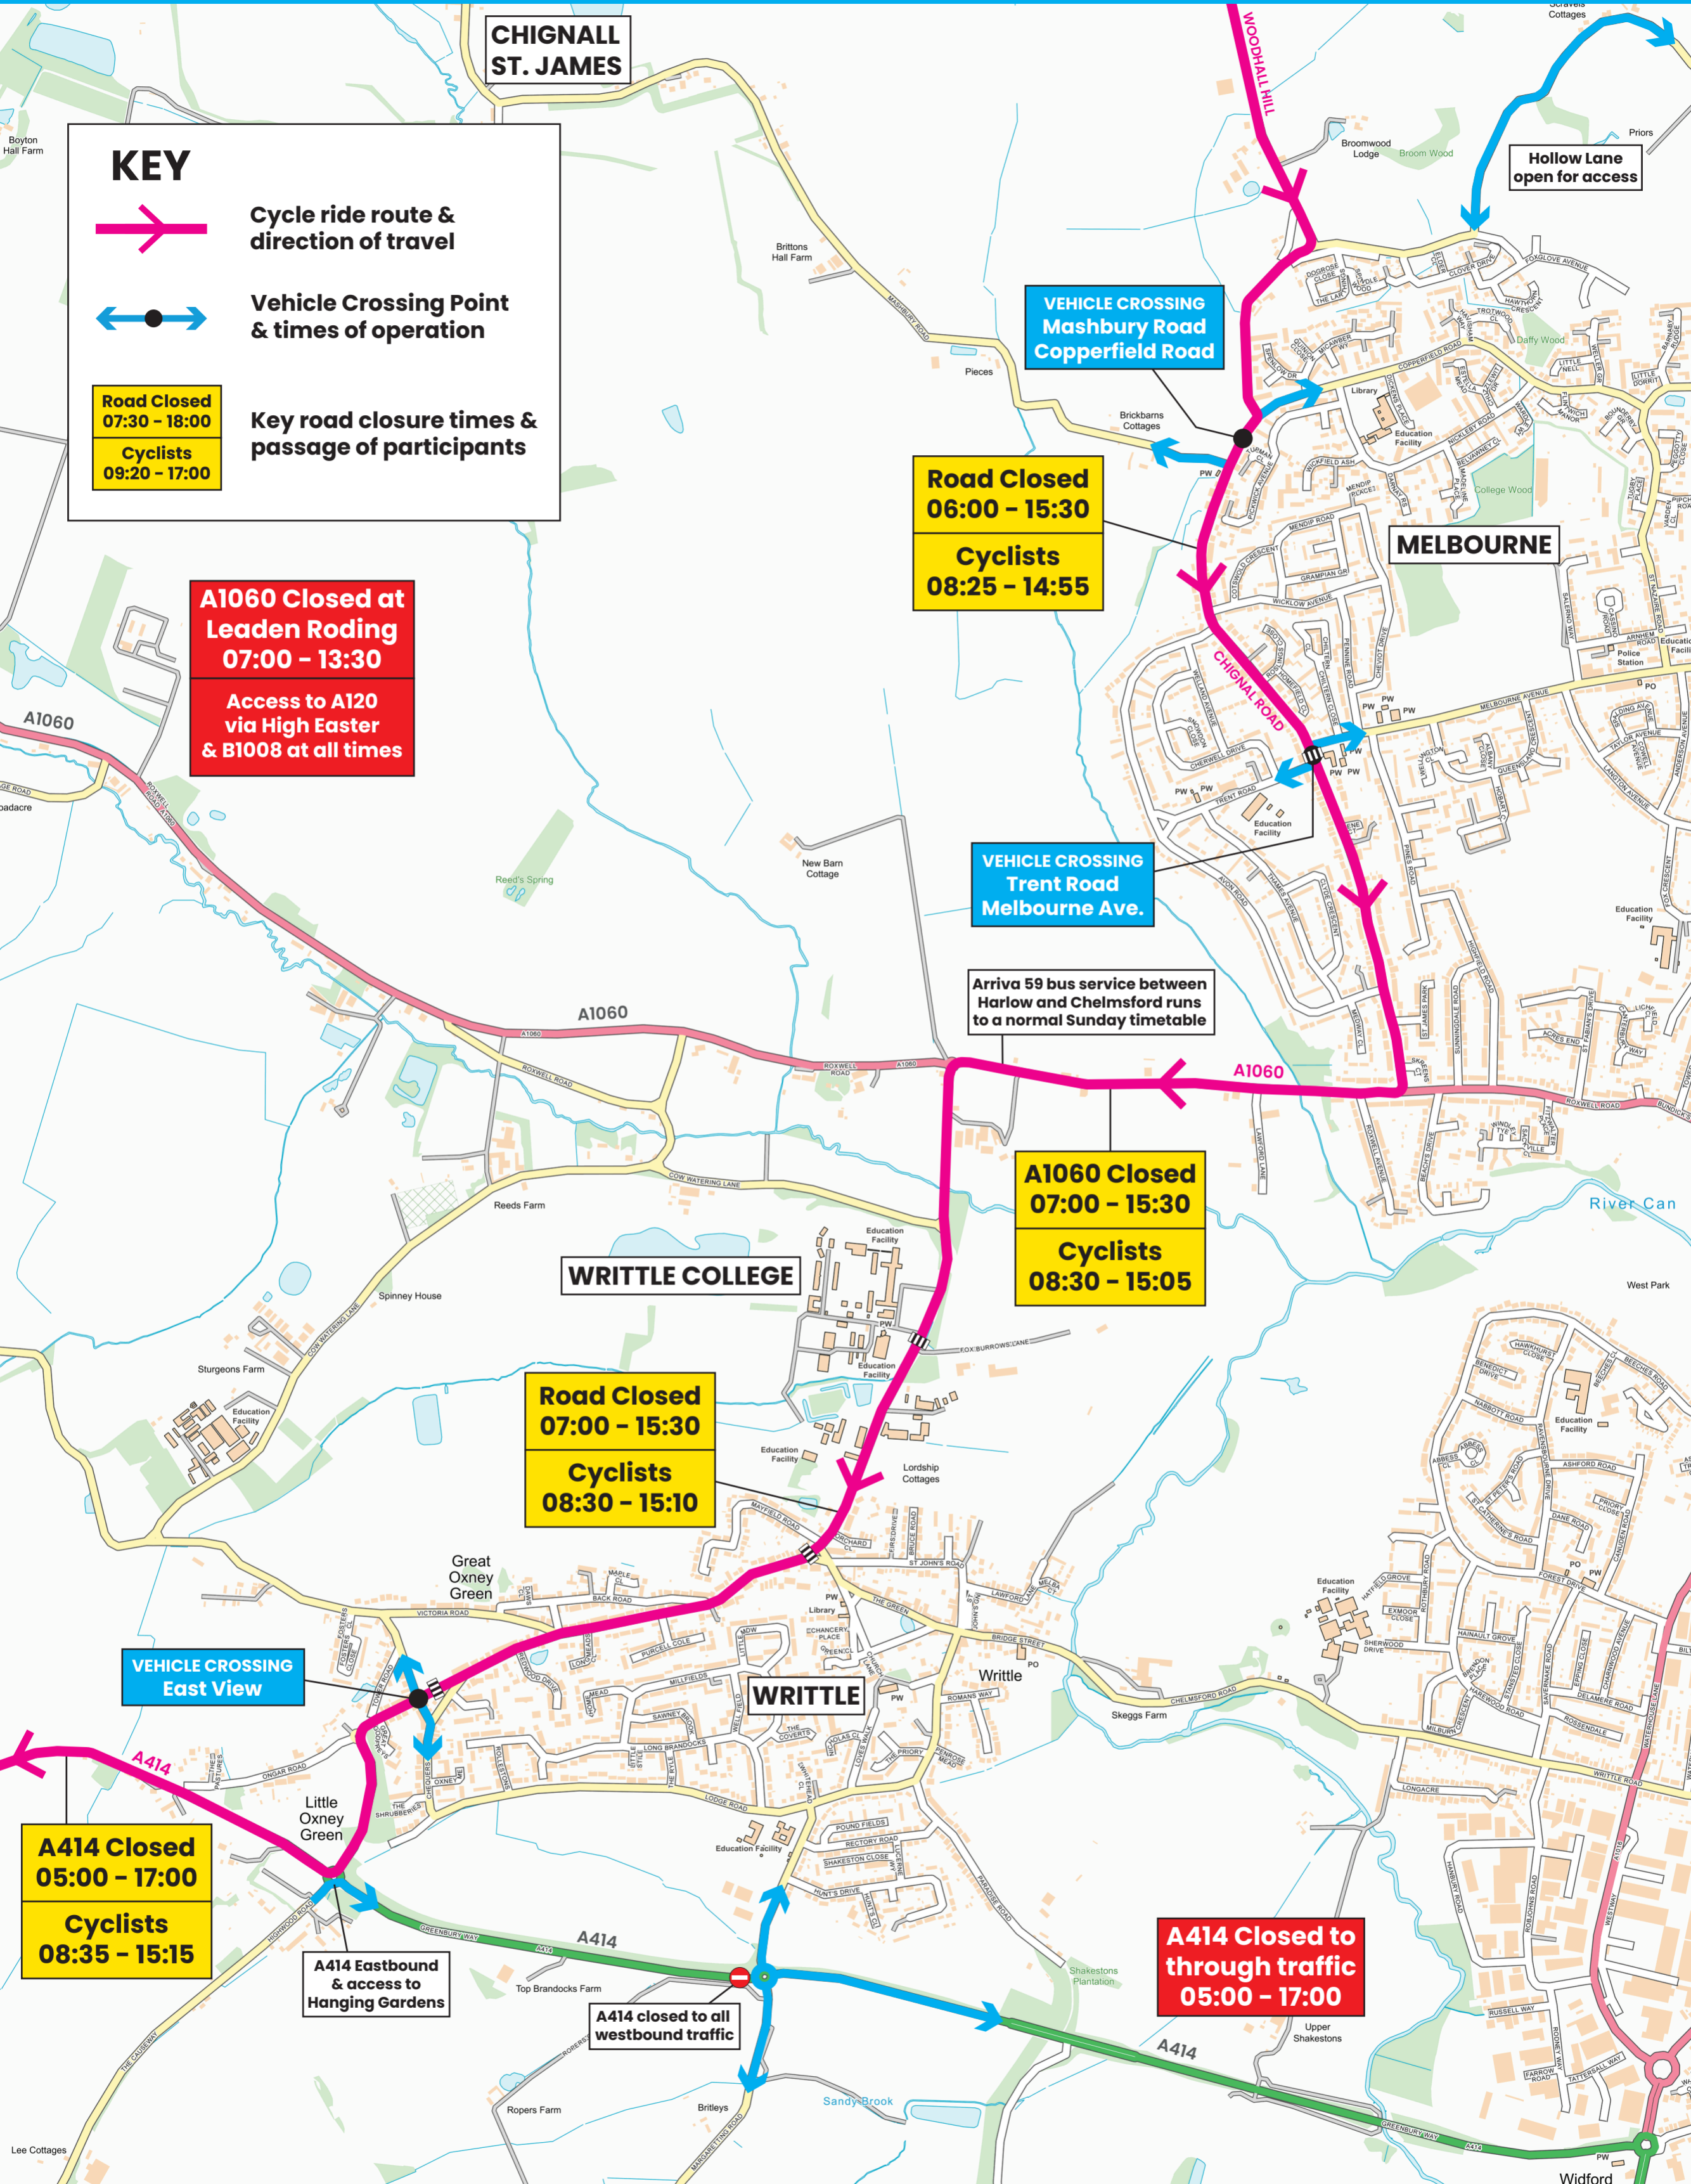

Melbourne & Writtle - Community Access Plan - Sunday 26 May 2024

KEY

- Cycle ride route & direction of travel
- Vehicle Crossing Point & times of operation
- Road Closed 07:30 - 18:00**
Cyclists 09:20 - 17:00 Key road closure times & passage of participants

A1060 Closed at Leaden Roding 07:00 - 13:30
Access to A120 via High Easter & B1008 at all times

Road Closed 06:00 - 15:30
Cyclists 08:25 - 14:55

VEHICLE CROSSING Trent Road Melbourne Ave.

Arriva 59 bus service between Harlow and Chelmsford runs to a normal Sunday timetable

A1060 Closed 07:00 - 15:30
Cyclists 08:30 - 15:05

Road Closed 07:00 - 15:30
Cyclists 08:30 - 15:10

VEHICLE CROSSING East View

A414 Closed 05:00 - 17:00
Cyclists 08:35 - 15:15

A414 Eastbound & access to Hanging Gardens

A414 closed to all westbound traffic

A414 Closed to through traffic 05:00 - 17:00