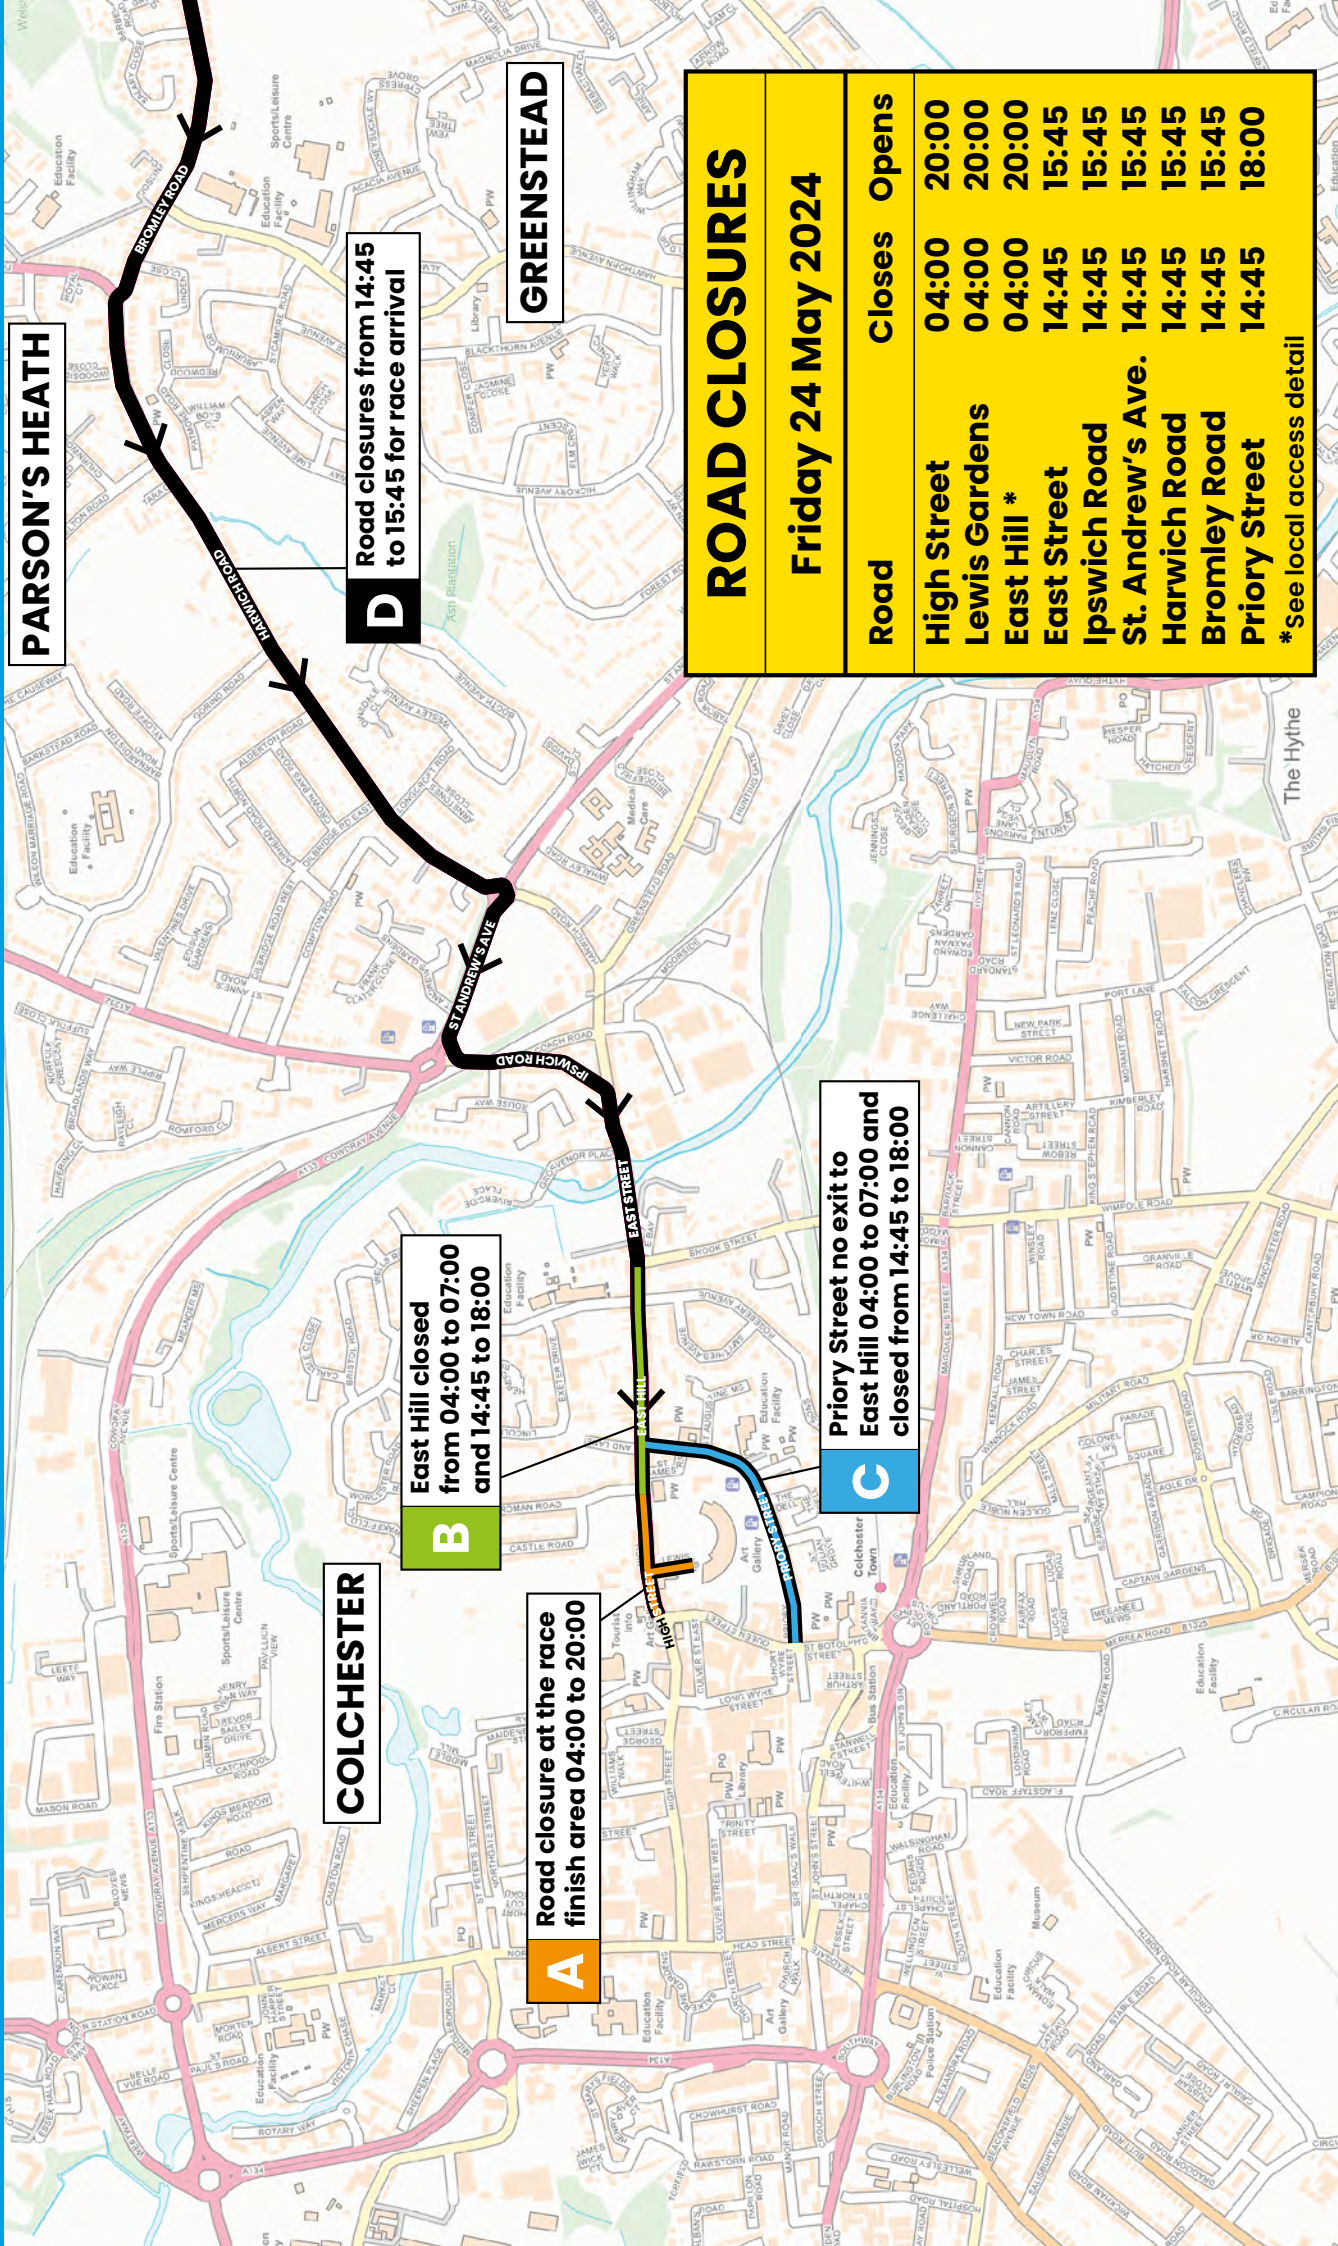

COLCHESTER FRIDAY 24 MAY 2024

The Ford RideLondon Classique, one of the world's leading professional women's bike races, returns to Colchester on Friday 24 May 2024 and we want to help you plan ahead.

The opening stage of the 2024 race will start in Saffron Walden and travel east across the north of Essex before finishing in Colchester.

The race will finish on Colchester High Street and is predicted to do so between 15:00 and 15:30.

To prepare for the finish of the race, the High Street and East Hill, between Queen Street and Brook Street, will be closed from 04:00 to 20:00.

Local access will be managed on East Hill between Brook Street and Roman Road from 07:00 to 14:00 and from 18:00 to 20:00.

Road closures

To help you plan ahead, details of the road closures in Colchester are available over the page. More information is available by scanning the QR code below and online at ridelondon.co.uk/community-info

Road closures - Colchester Friday 24 May 2024

PARSON'S HEATH

D Road closures from 14:45 to 15:45 for race arrival

GREENSTEAD

B East Hill closed from 04:00 to 07:00 and 14:45 to 18:00

COLCHESTER

A Road closure at the race finish area 04:00 to 20:00